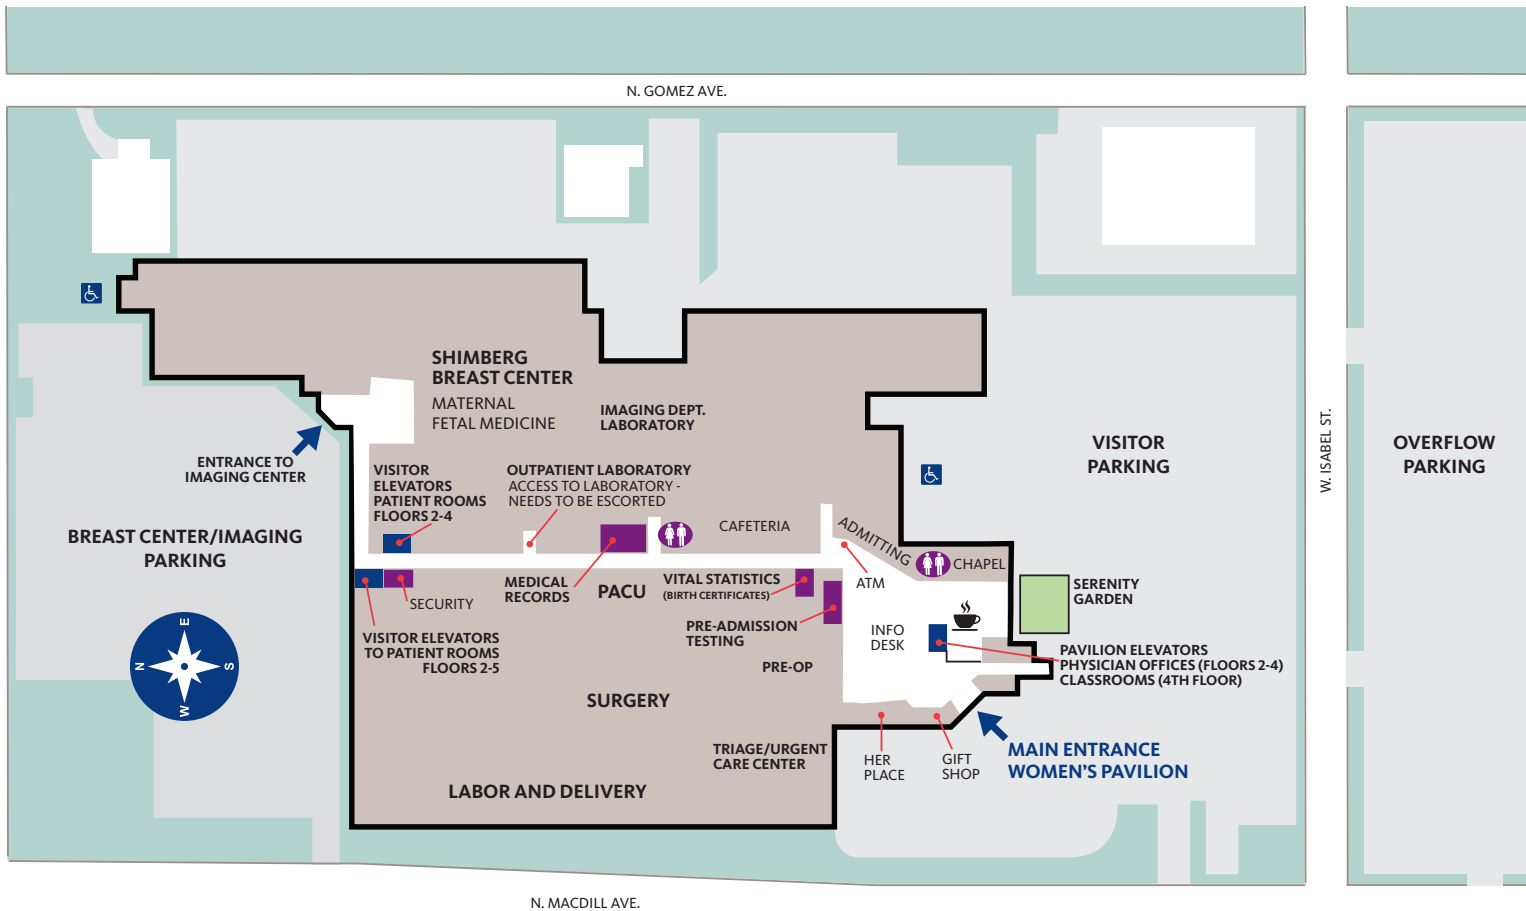

St. Joseph's Women's Hospital Campus

BayCare Compass™

Finding your way just got easier with the BayCare Compass free mobile and web app that will help guide you to wherever you want to go at St. Joseph's Women's Hospital.

BayCare Compass features:

- Detailed maps of hospital floors
- Directory listings of departments
- Real-time location
- Points of interest around the hospital
- Driving and parking directions

Download our mobile app:

Café

Restrooms

Elevators

Entrance

Handicapped parking

St. Joseph's Women's Hospital

BayCare Health System