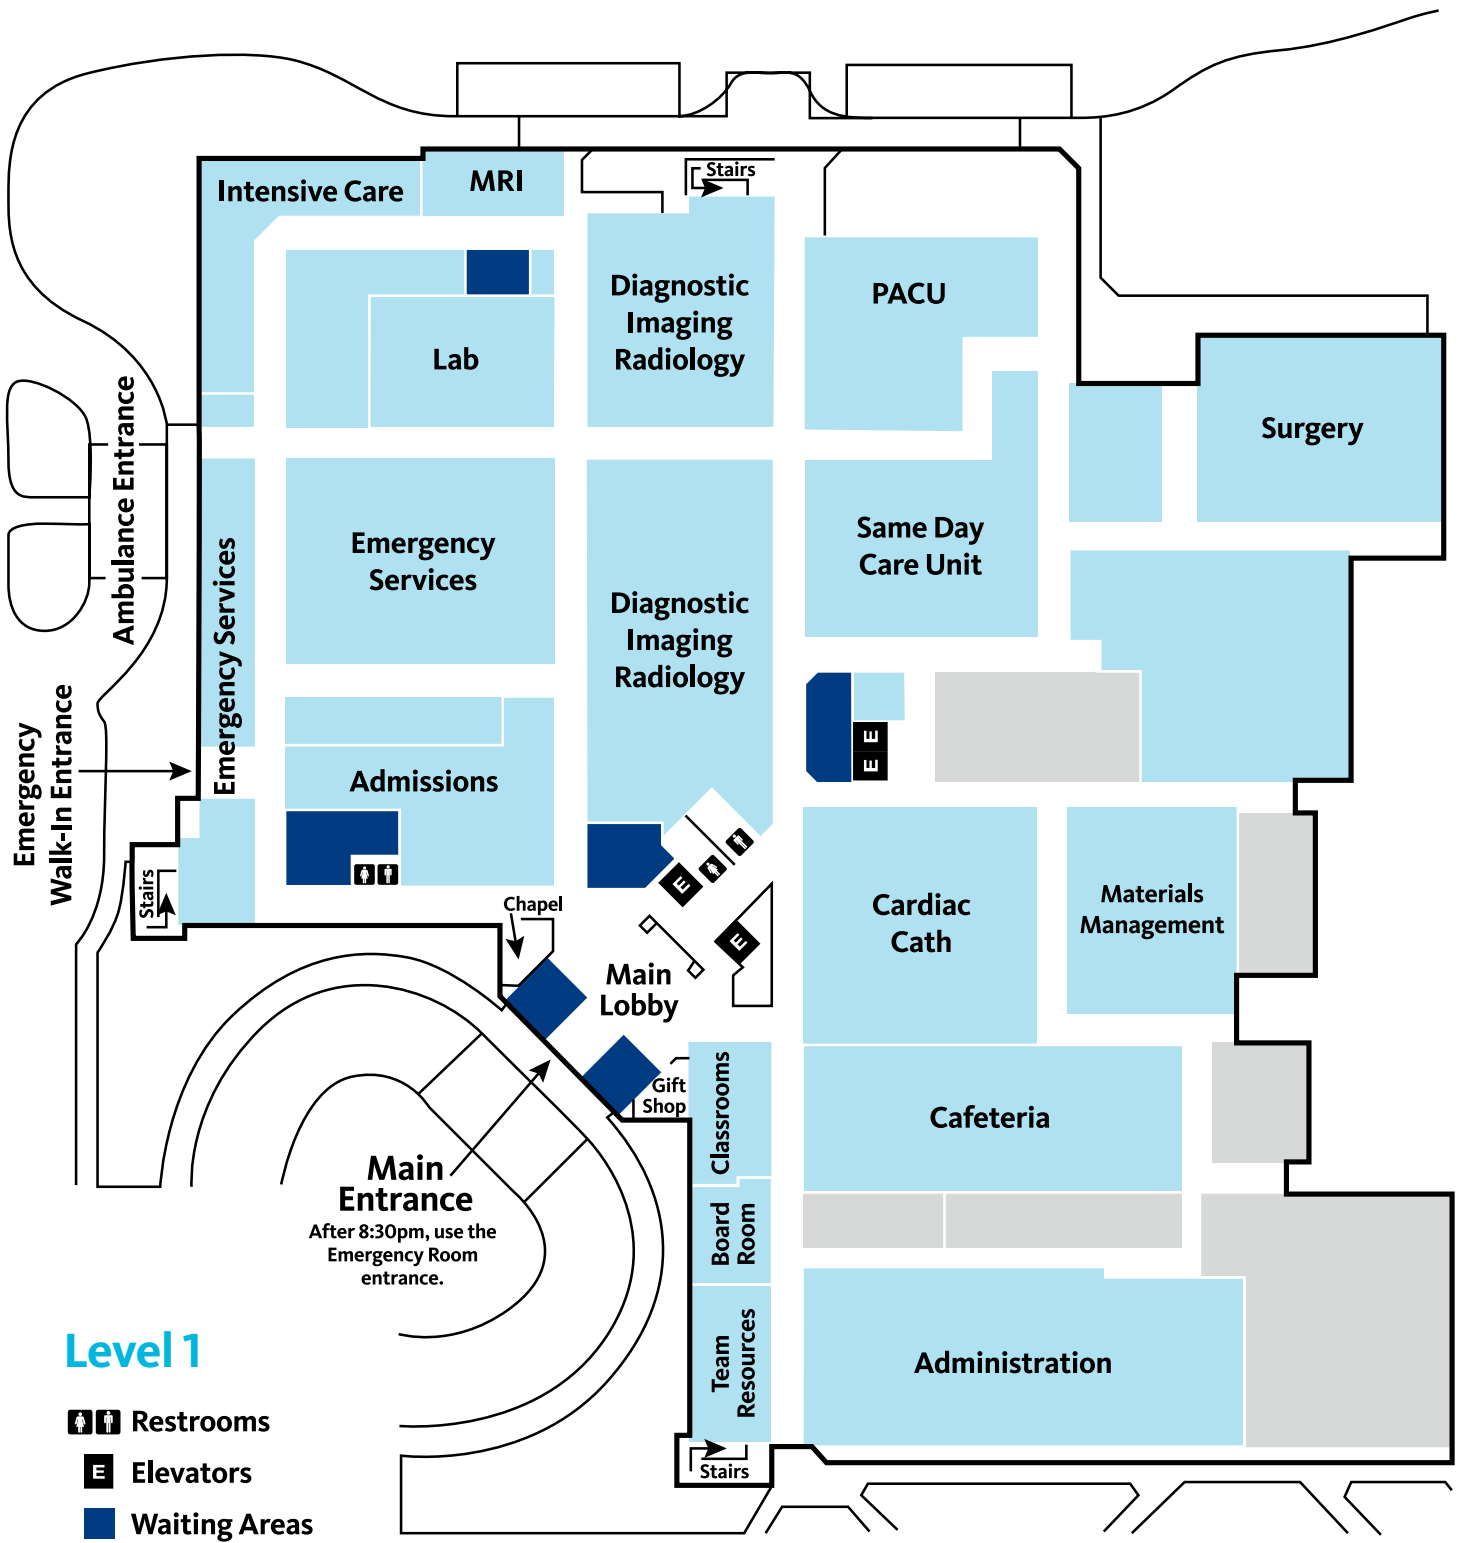

Bartow Regional Medical Center

Level 2

- Restrooms
- Elevators
- Waiting Areas