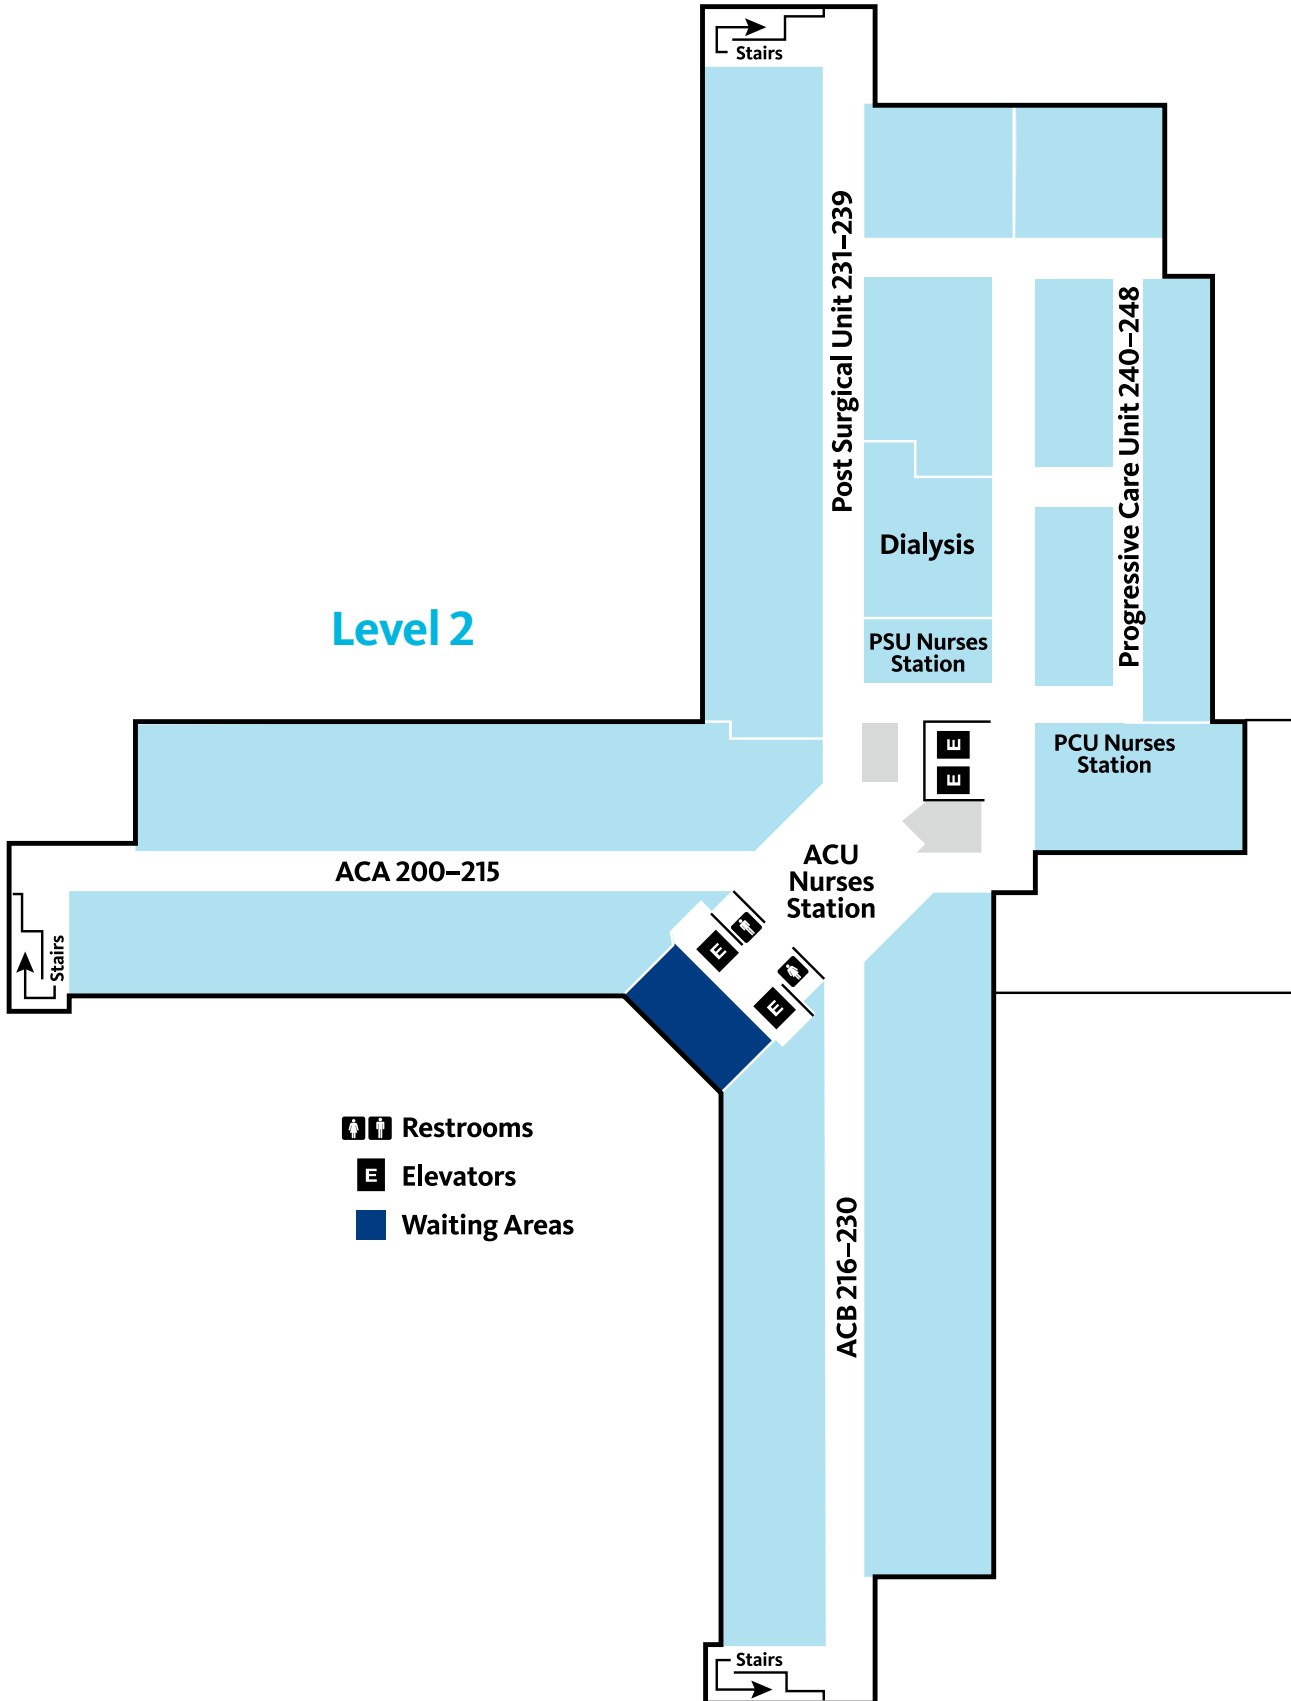

Bartow Regional Medical Center

Level 2

- Restrooms
- Elevators
- Waiting Areas